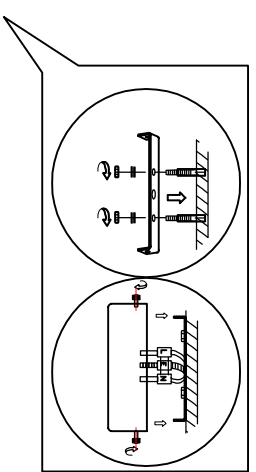

4517-12P CHANDELIER LAMP

Bulb

LED: 12x5W