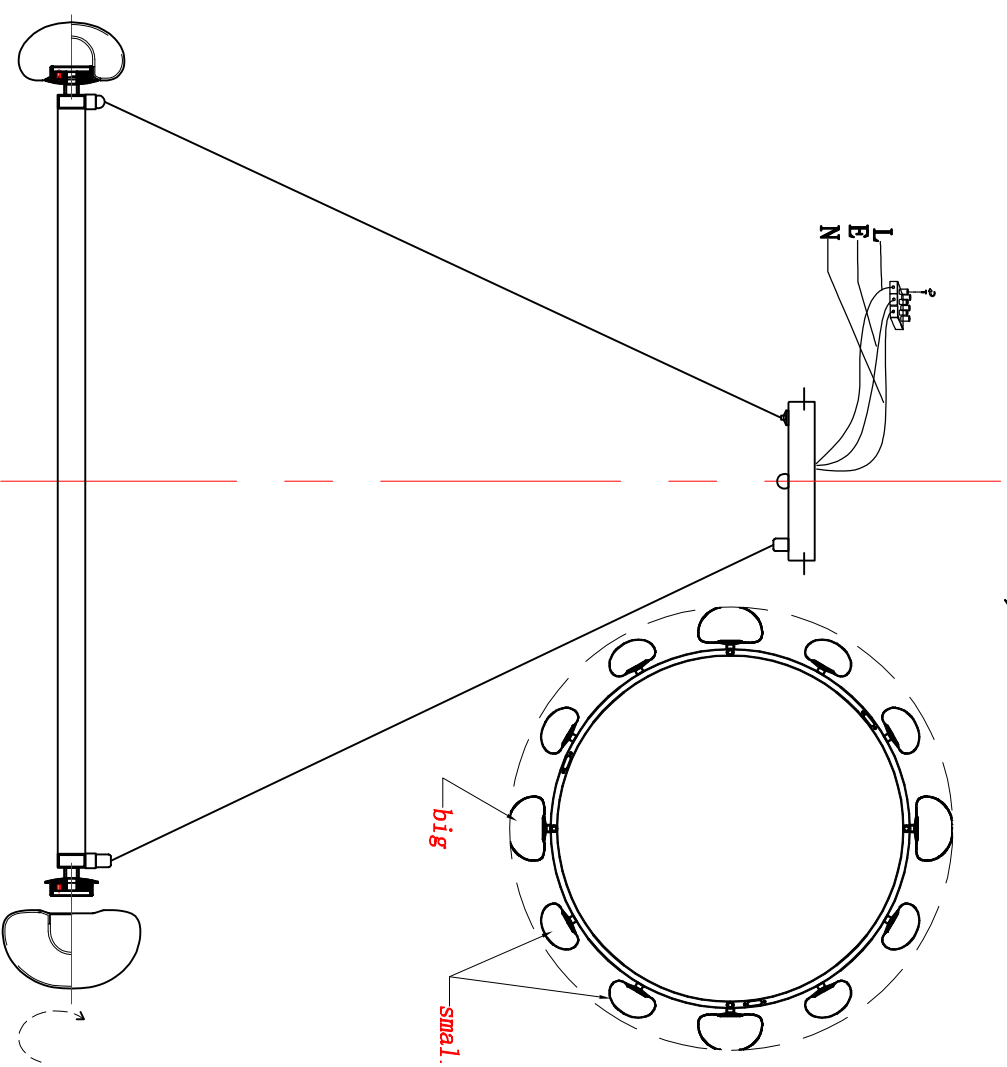

4517-12P CHANDELIER LAMP

Bulb

LED: 12x5W