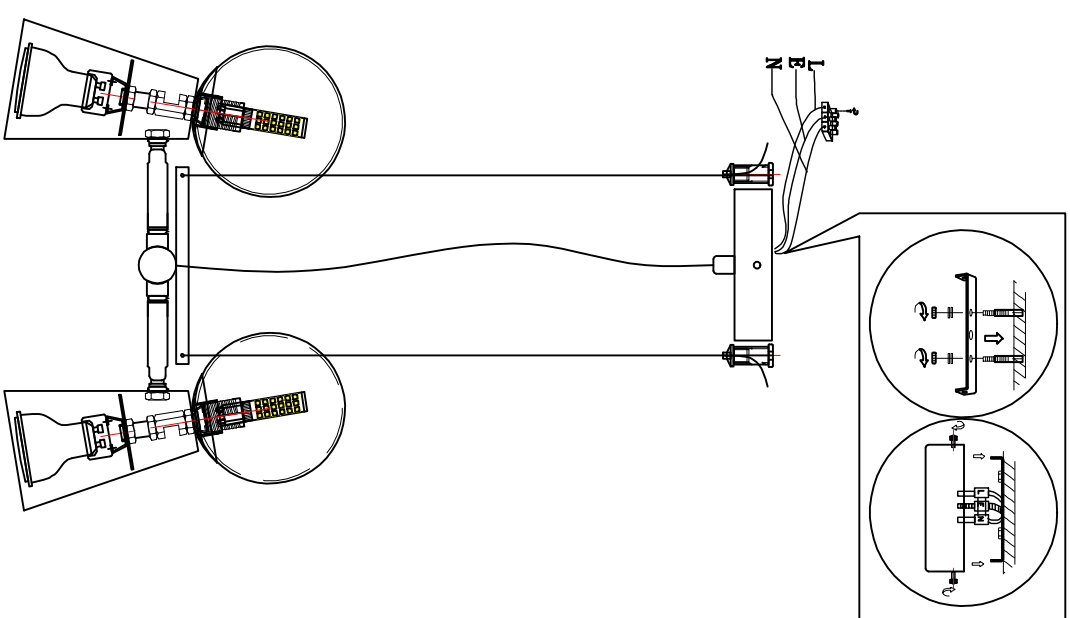

4094-8P

CEILING LAMP

Bulb

G9: LED 8x3W

GU10: MAX 8x35W