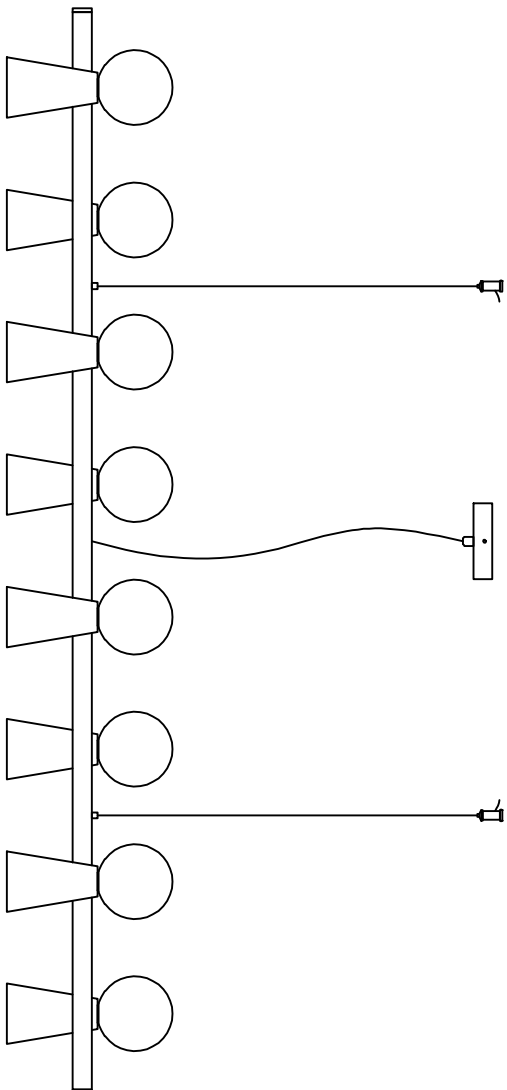

4094-8P

CEILING LAMP

Bulb

G9: LED 8x3W

GU10: MAX 8x35W