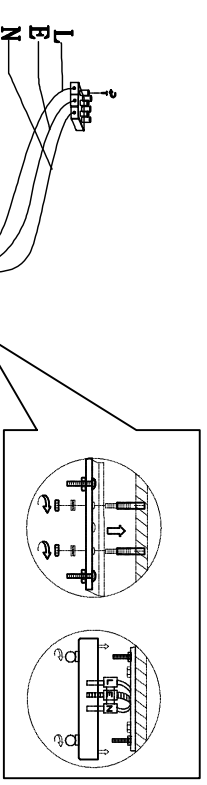

# 4036-4P CEILING LAMP

Bulb

E14: LEDx4x5W