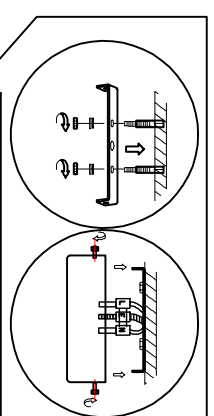

4035-7P

CEILING LAMP

Bulb

G9: LEDx7x5W