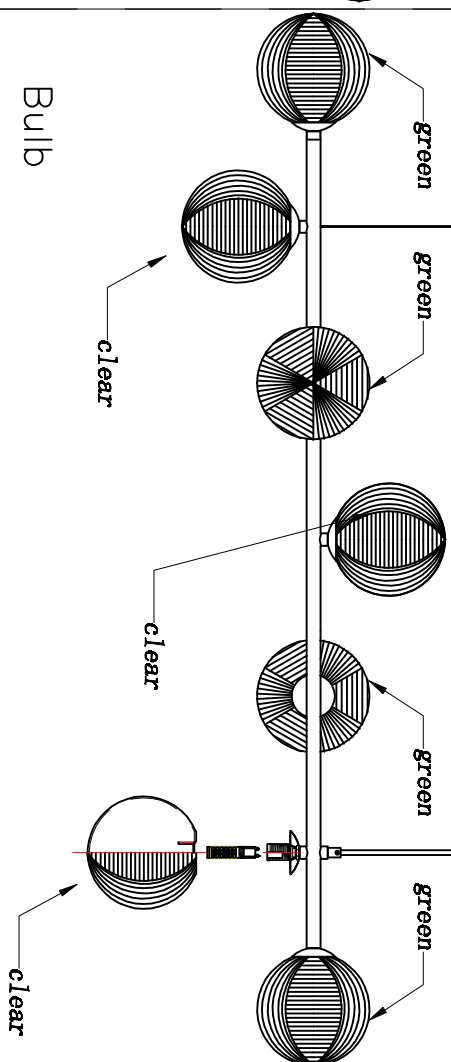

4035-7P

CEILING LAMP

Bulb

G9: LEDx7x5W