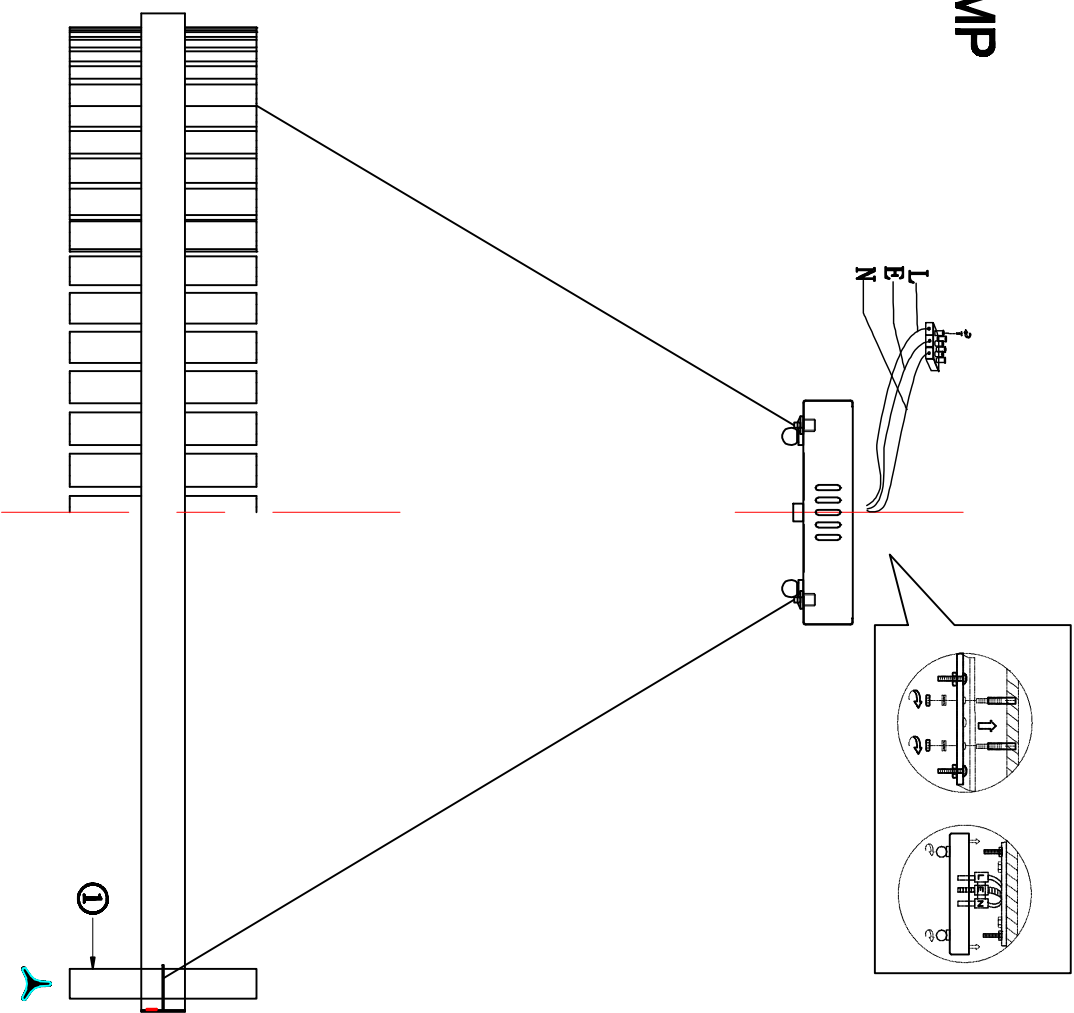

4012-8P CEILING LAMP

Bulb
LED 50W

NO.	Specifications	Total strings
①	26*24*150mm	X64pcs