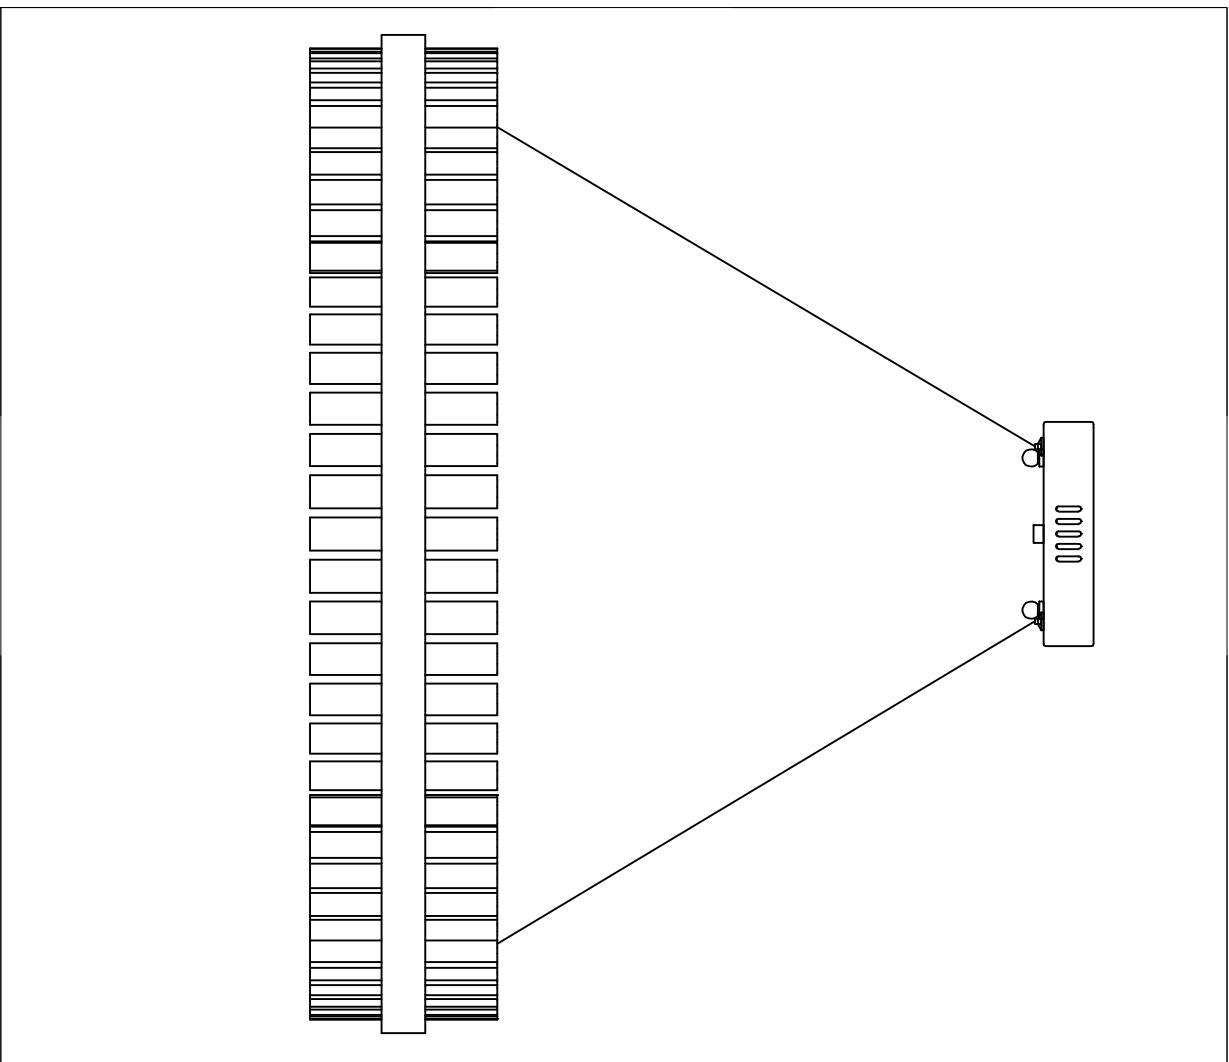

4012-8P CEILING LAMP

Bulb
LED 50W

NO.	Specifications	Total strings
①	26*24*150mm	X64pcs