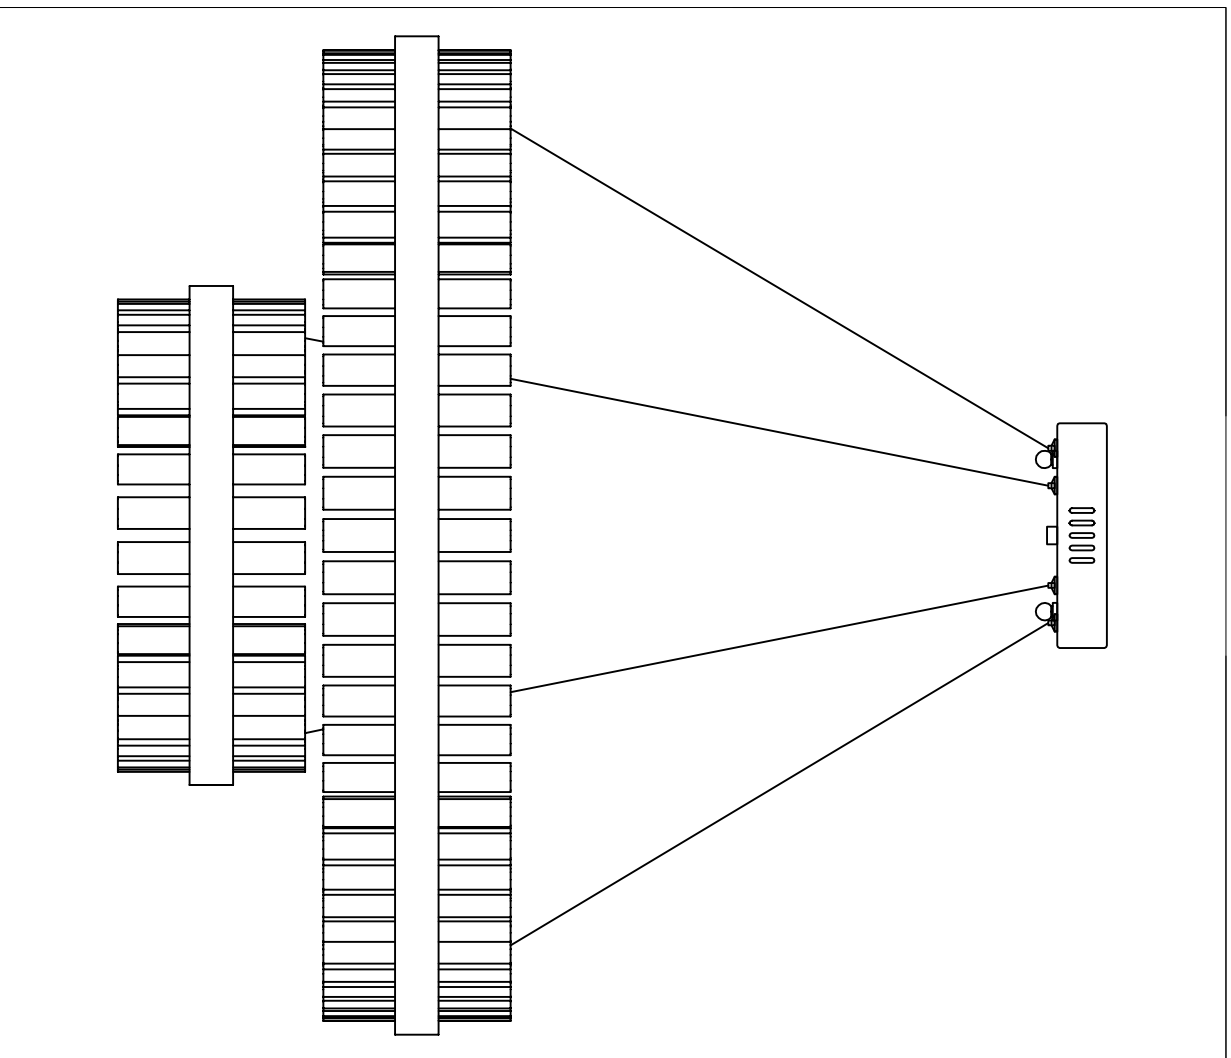

4012-12P CEILING LAMP

Bulb
LED 60W

NO.	Specifications	Total strings
①	26*24*150mm	X96pcs