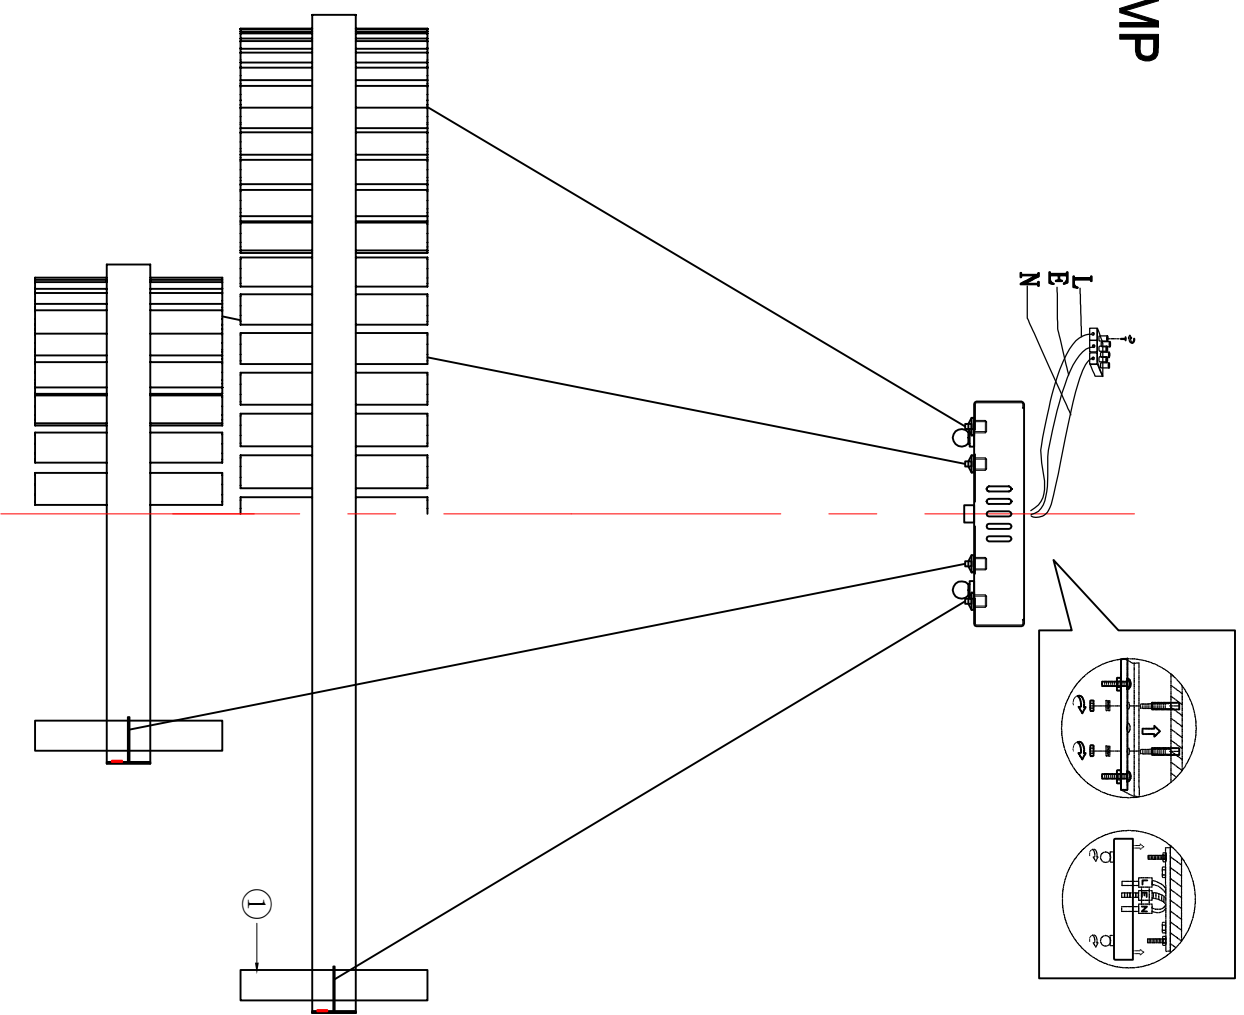

4012-12P CEILING LAMP

Bulb
LED 60W

NO.	Specifications	Total strings
①	26*24*150mm	X96pcs