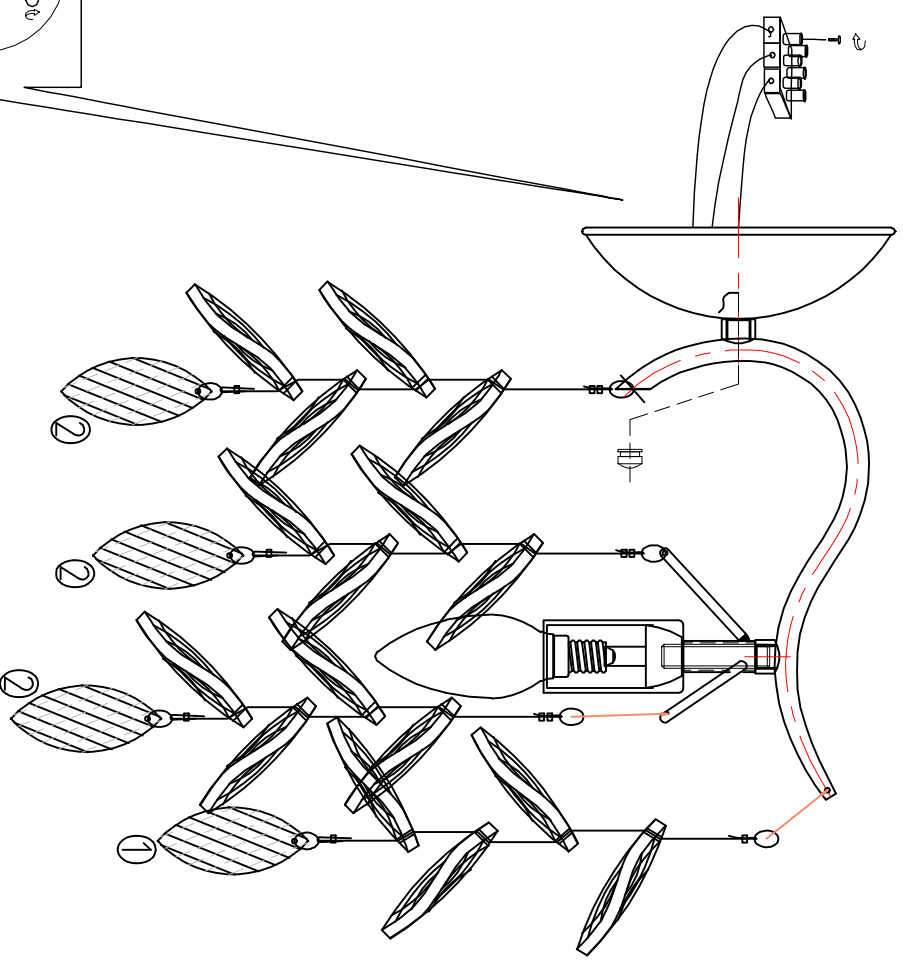

# 3003-1W

## WALL LAMP

Bulb

E14: 1XMAX40W

NO.	Specifications	Total strings
①	28x63mmx5pc+0.5xL220mm	X1pcs
②	28x63mmx5pc+0.5xL180mm	X4pcs