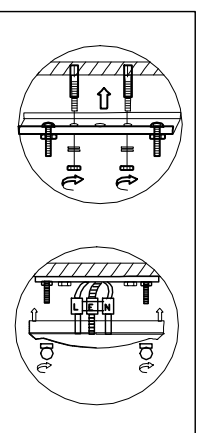

## WALL LAMP

Bulb

E14: 1XMAX40W

NO.	Specifications	Total strings
①	28x63mmx5pc+0.5xL220mm	X1pcs
②	28x63mmx5pc+0.5xL180mm	X4pcs