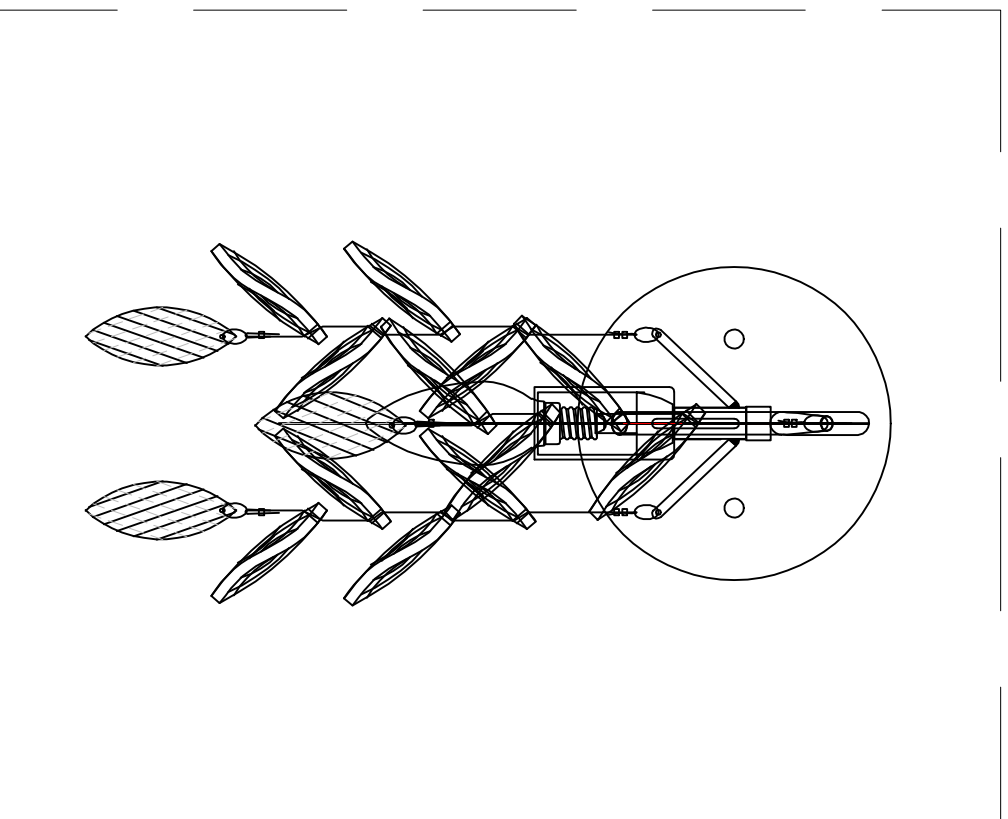

# 3003-1W

## WALL LAMP

Bulb

E14: 1XMAX40W

NO.	Specifications	Total strings
①	28x63mmx5pc+0.5xL220mm	X1pcs
②	28x63mmx5pc+0.5xL180mm	X4pcs