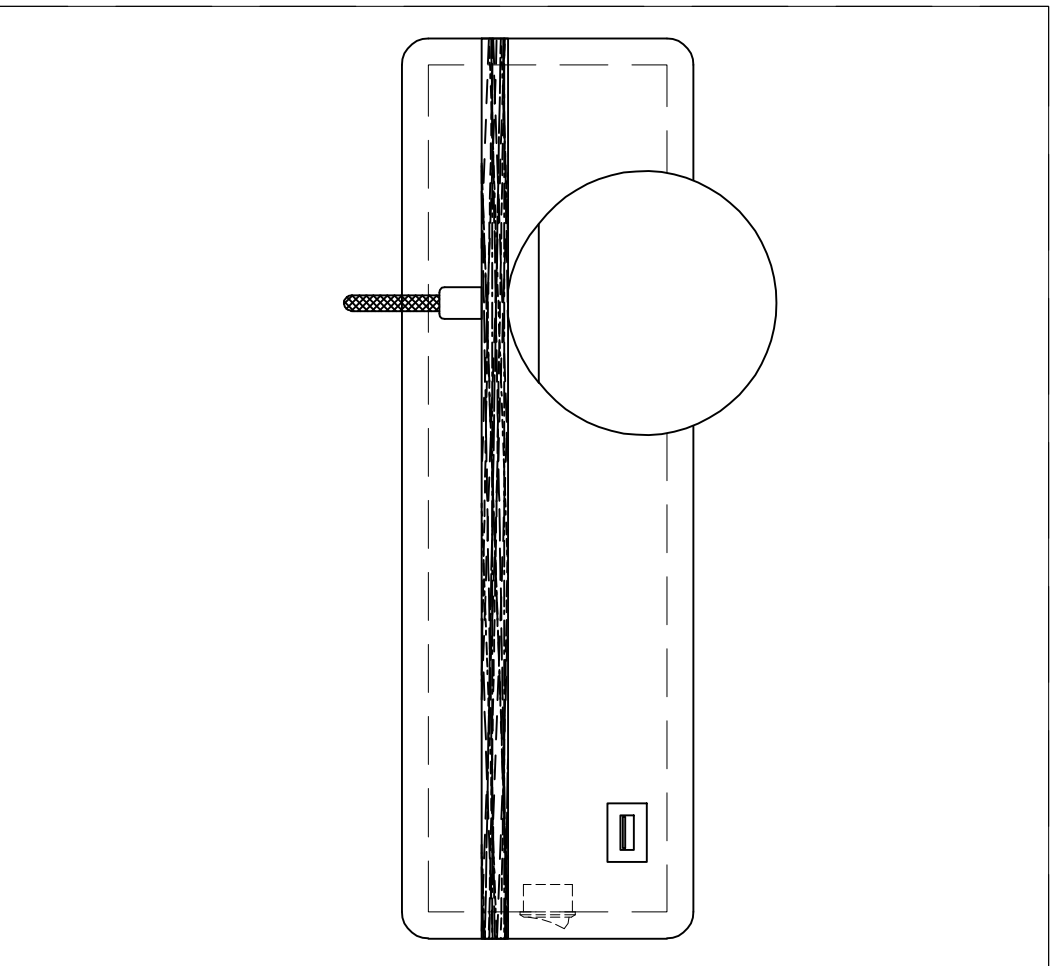

# 2893-1W WALL LAMP

Bulb

G9: LEDx1x5W