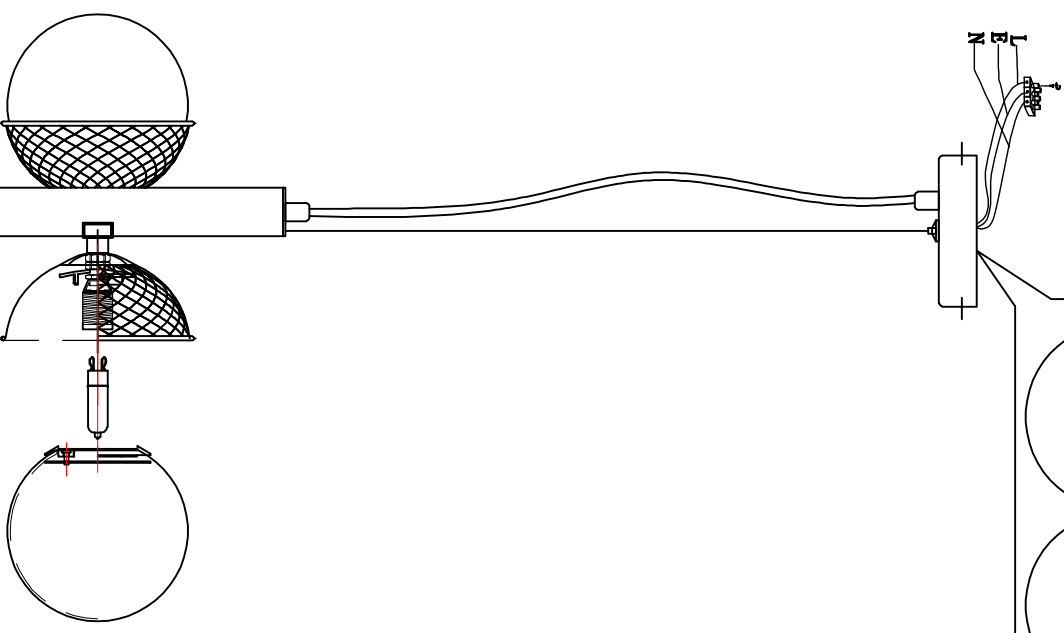

2826-2P

# CEILING LAMP

Bulb

G9: 2xMax25W