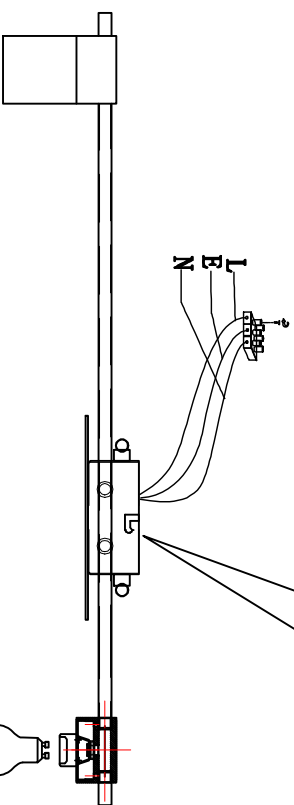

2825-8P CEILING LAMP

Bulb
GU10: 8x35W