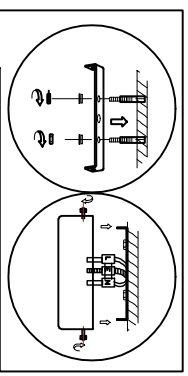

2825-8P CEILING LAMP

Bulb
GU10: 8x35W