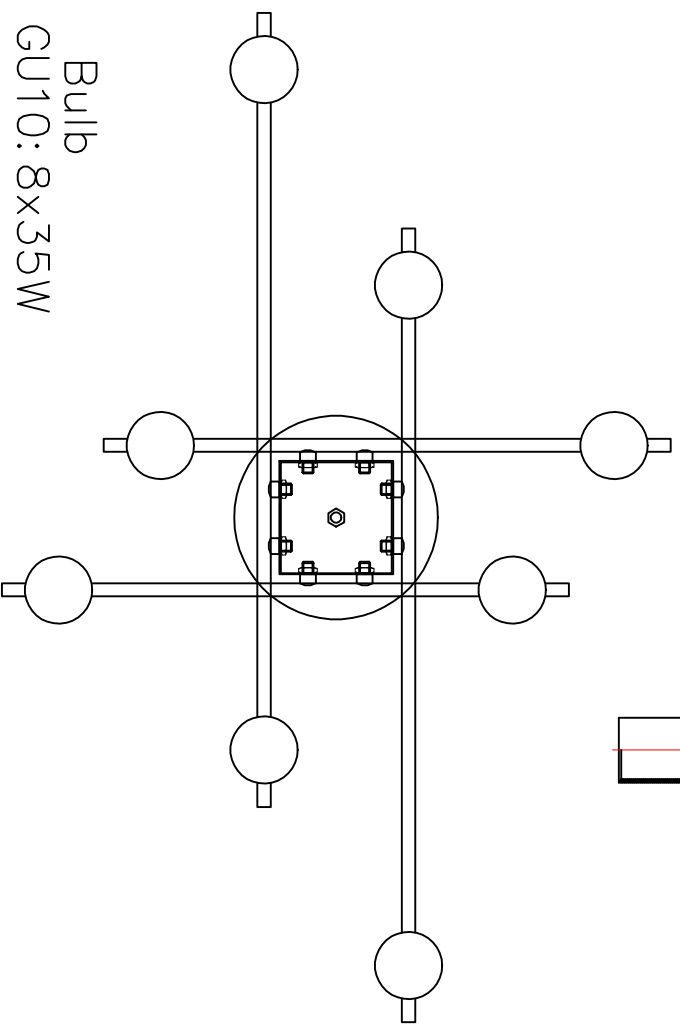

2825-8P CEILING LAMP

Bulb
GU10: 8x35W