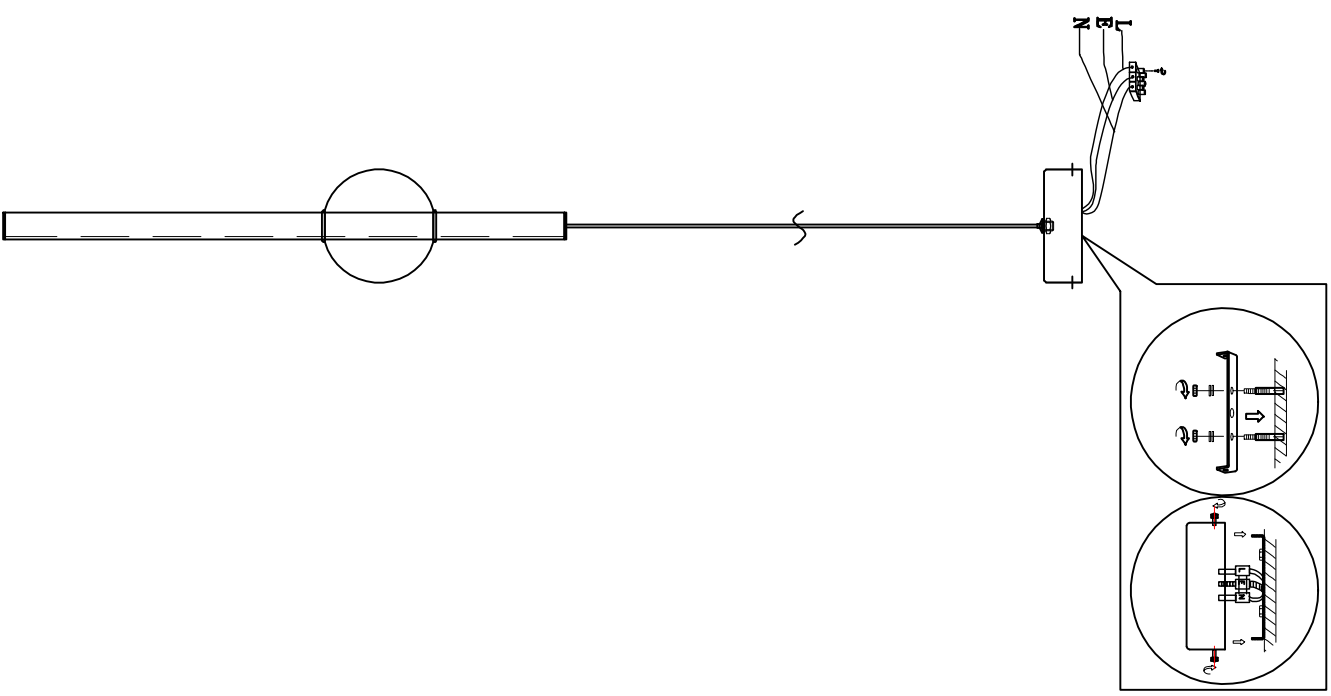

2642-1P

CEILING LAMP

Bulb

LED: 1x19W