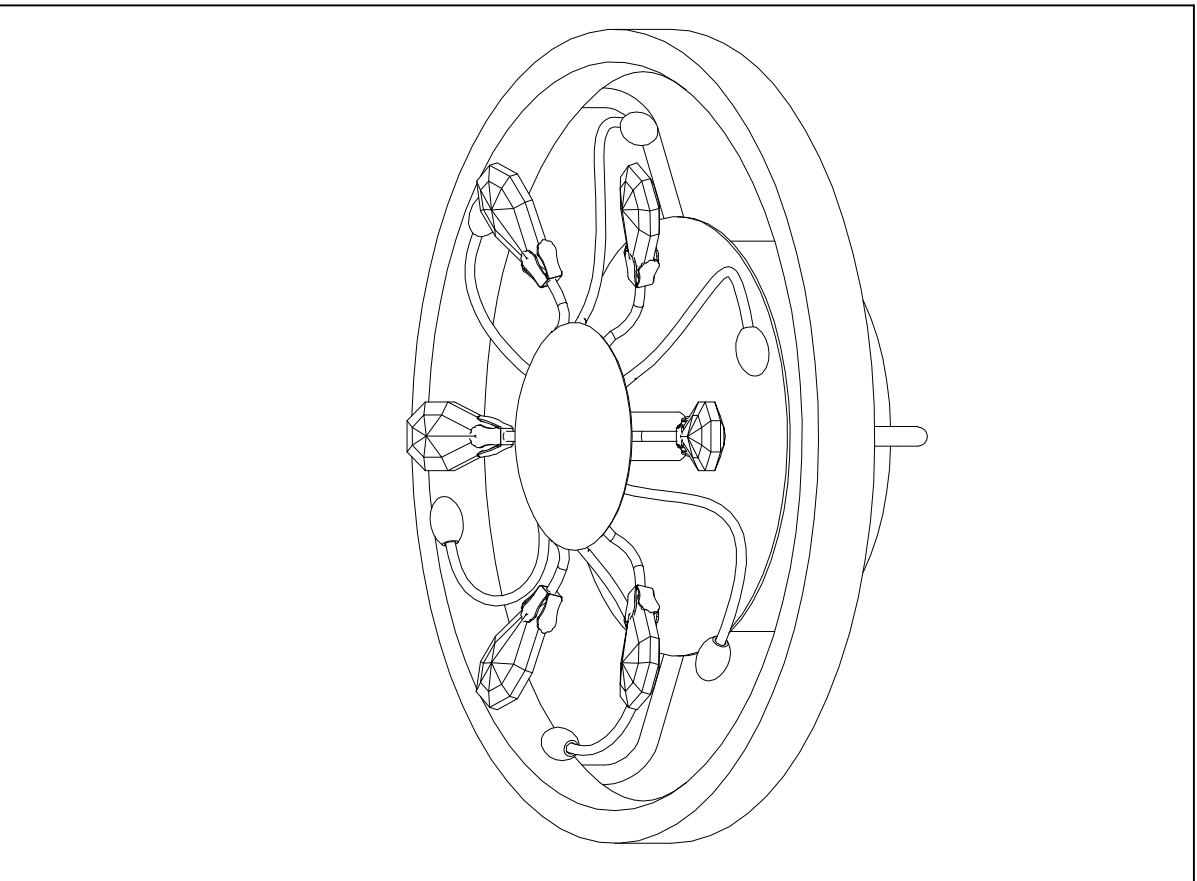

2523-2C

CEILING LAMP

Bulb

LED: 5W+16W