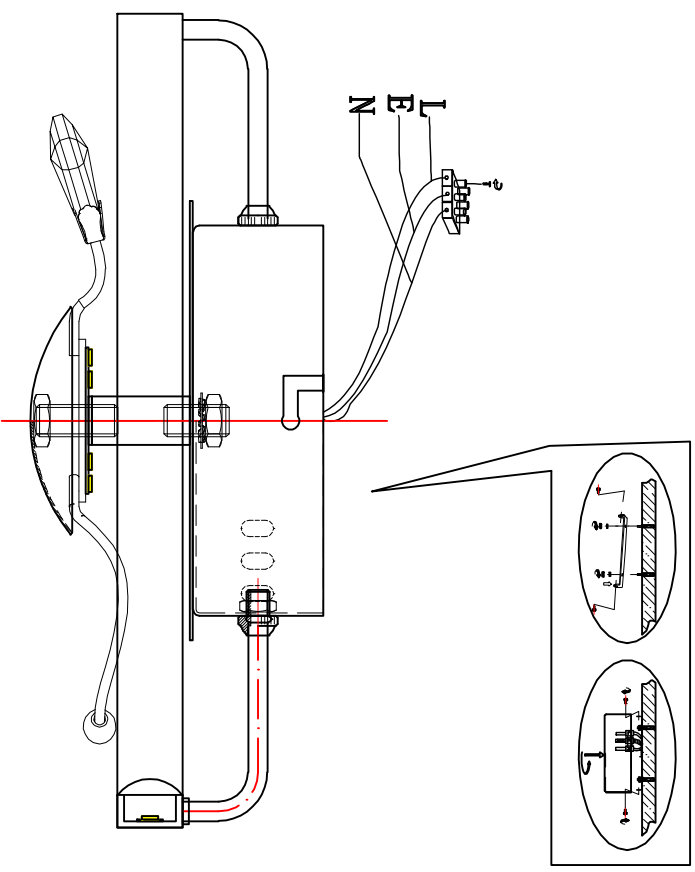

2523-2C

CEILING LAMP

Bulb

LED: 5W+16W