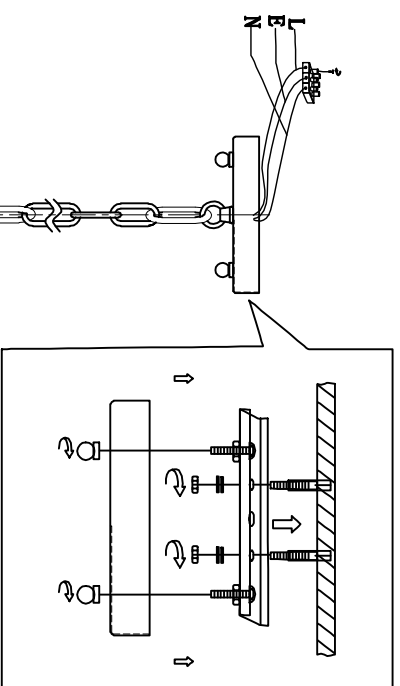

2308-21P

CEILING LAMP

Bulb

G9:LED 21 x 3W

NO.	Specifications	Total strings
①	1502-10mm x 14pcs	X7pcs
②	1502-10mm x 26pcs	X7pcs
③	1502-10mm x 22pcs	X7pcs