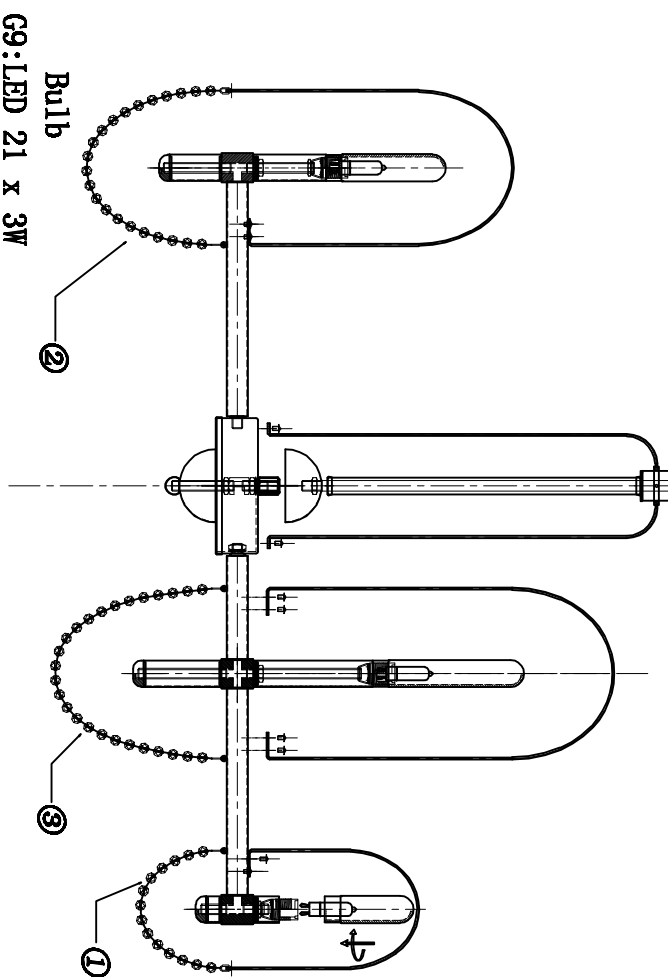

2308-21P

CEILING LAMP

Bulb

G9:LED 21 x 3W

NO.	Specifications	Total strings
①	1502-10mm x 14pcs	X7pcs
②	1502-10mm x 26pcs	X7pcs
③	1502-10mm x 22pcs	X7pcs