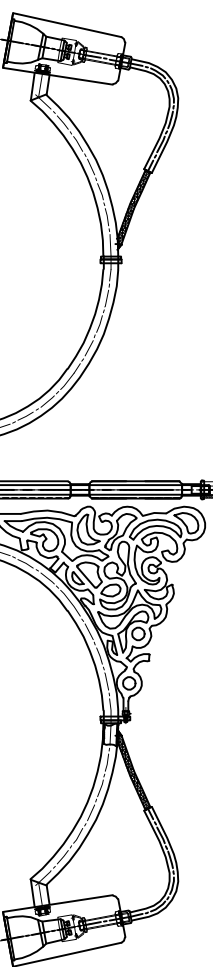

2301-12P

CEILING LAMP

Bulb

GU10: LED 12 x 5W