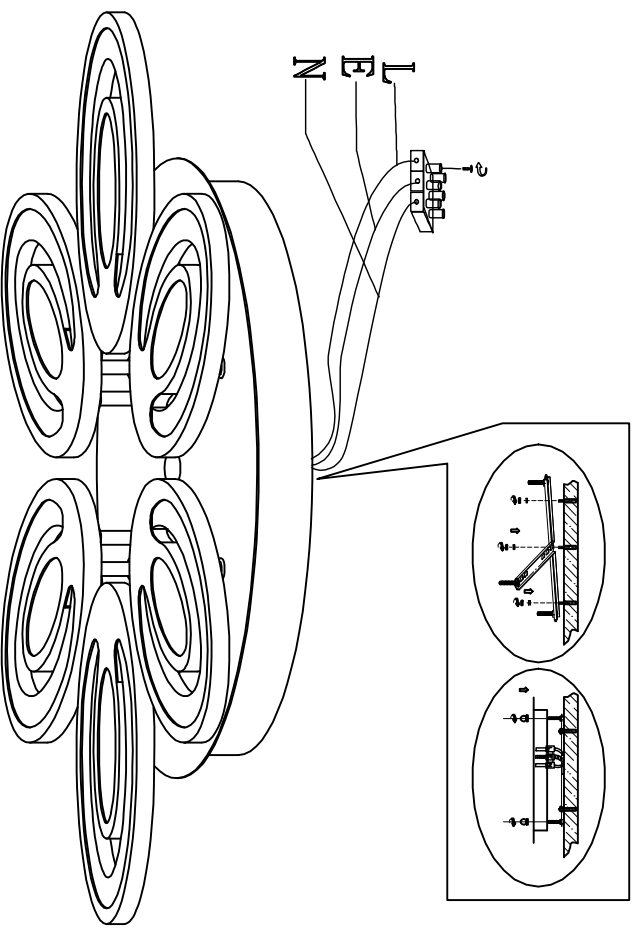

2293-6U CEILING LAMP

Bulb
LED: 86W