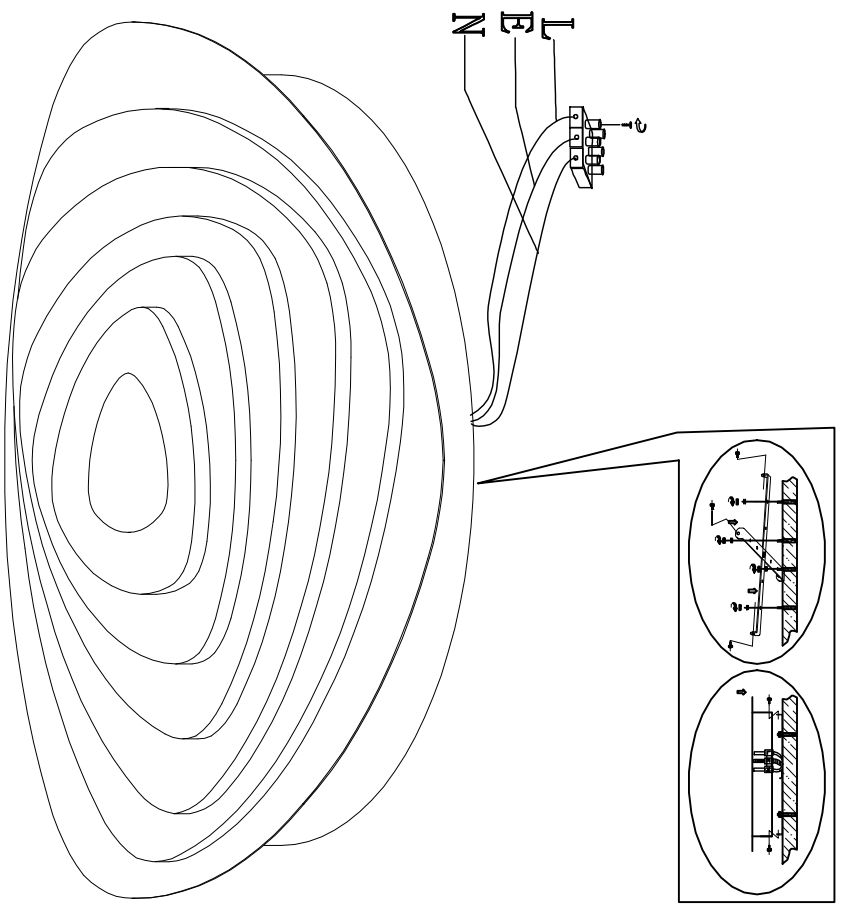

2288-5C CEILING LAMP

Bulb
LED: 93W