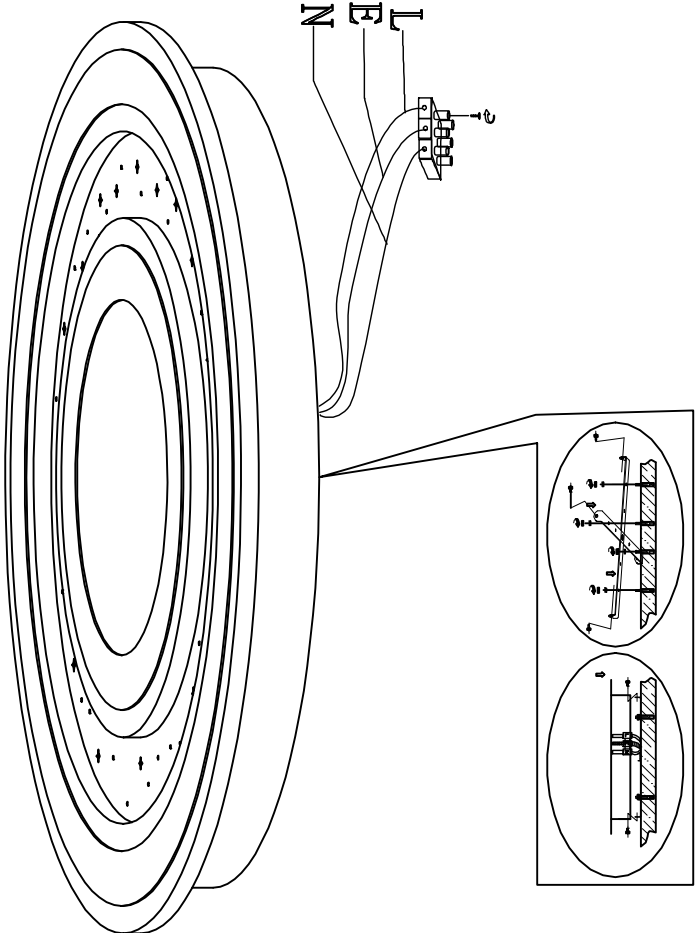

2272-5C CEILING LAMP

Bulb
LED: 90W