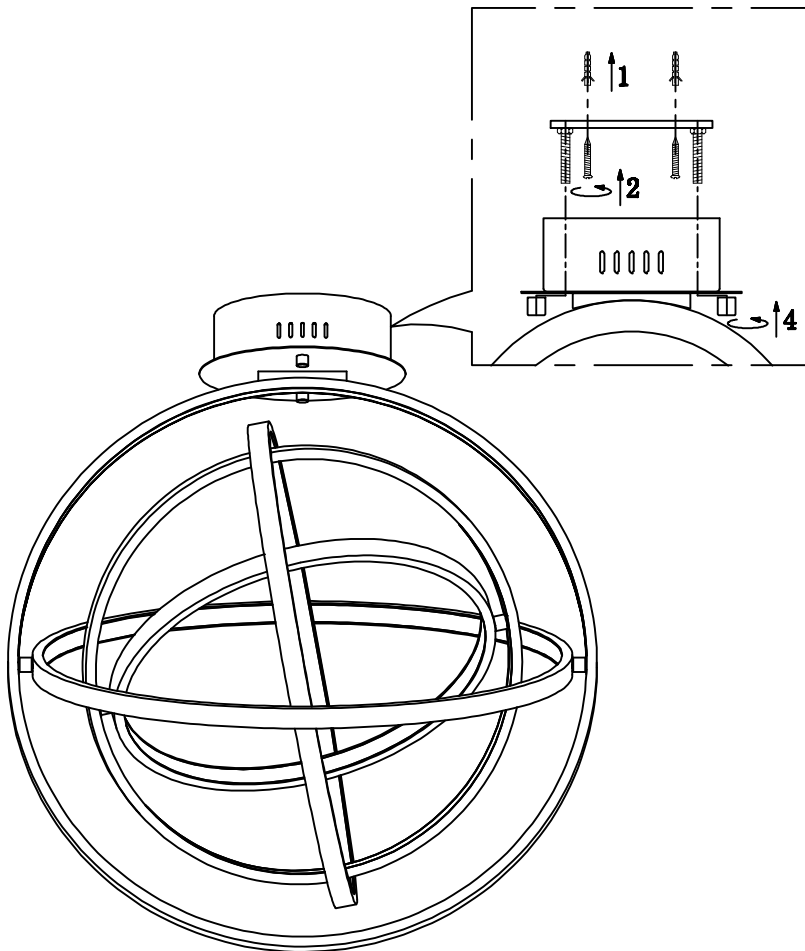

use instruction

NOTE:

1:This lighting only can be use in room.
2:Do not turn switch on before
Assembly.

3:If you want change bulb,please turn
switch off,and after the bulb is cold.

Voltage: 220-240V

Bulb:56W