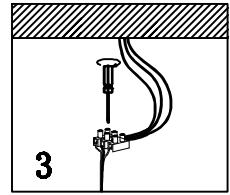

use instruction

NOTE:

- 1: This lighting only can be used in a room.
- 2: Do not turn the switch on before assembly.
- 3: If you want to change the bulb, please turn the switch off, and after the bulb is cold.

Warning:

Do not use gasoline, alcohol to clean it, because it will destroy it.

Model: 2118-1P