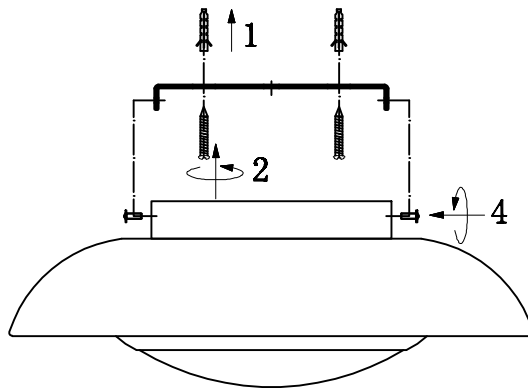

use instruction

NOTE:

- 1:This lighting only can be use in room.
- 2:Do not turn switch on before Assembly.
- 3:If you want change bulb,please turn switch off,and after the bulb is cold.

Voltage: 220-240V
Bulb:25.5W
Lampholder:LED
Frequency:50/60Hz