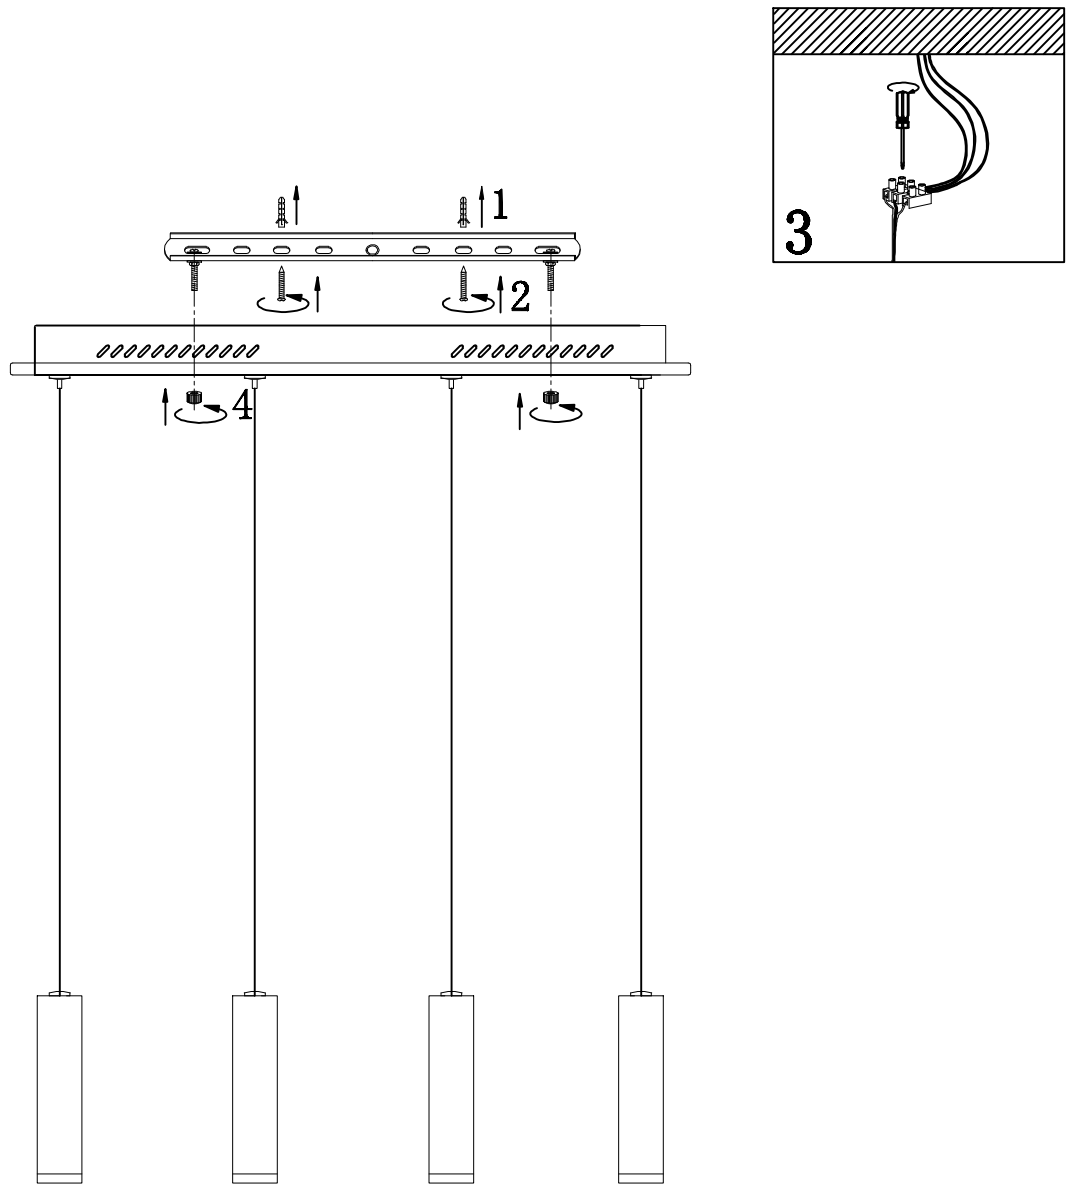

use instruction

NOTE:

1: This lighting only can be used in a room.
2: Do not turn the switch on before assembly.
3: If you want to change a bulb, please turn the switch off, and after the bulb is cold.

Voltage: 220-240V
Bulb: 6*4.8W
Burner: LED
Frequency: 50/60Hz

Warning:

Do not use gasoline, alcohol to clean it, because it will destroy it.

Model: 2113-6P