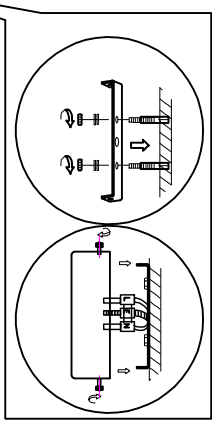

1603-1P

CEILING LAMP

Bulb

E27: 1xMax40W