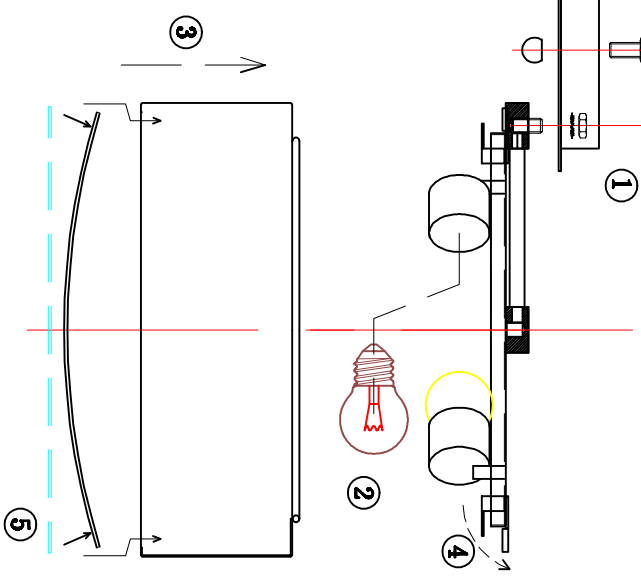

# CEILING LAMP

Bulb

E27CFL: 6xMax25W